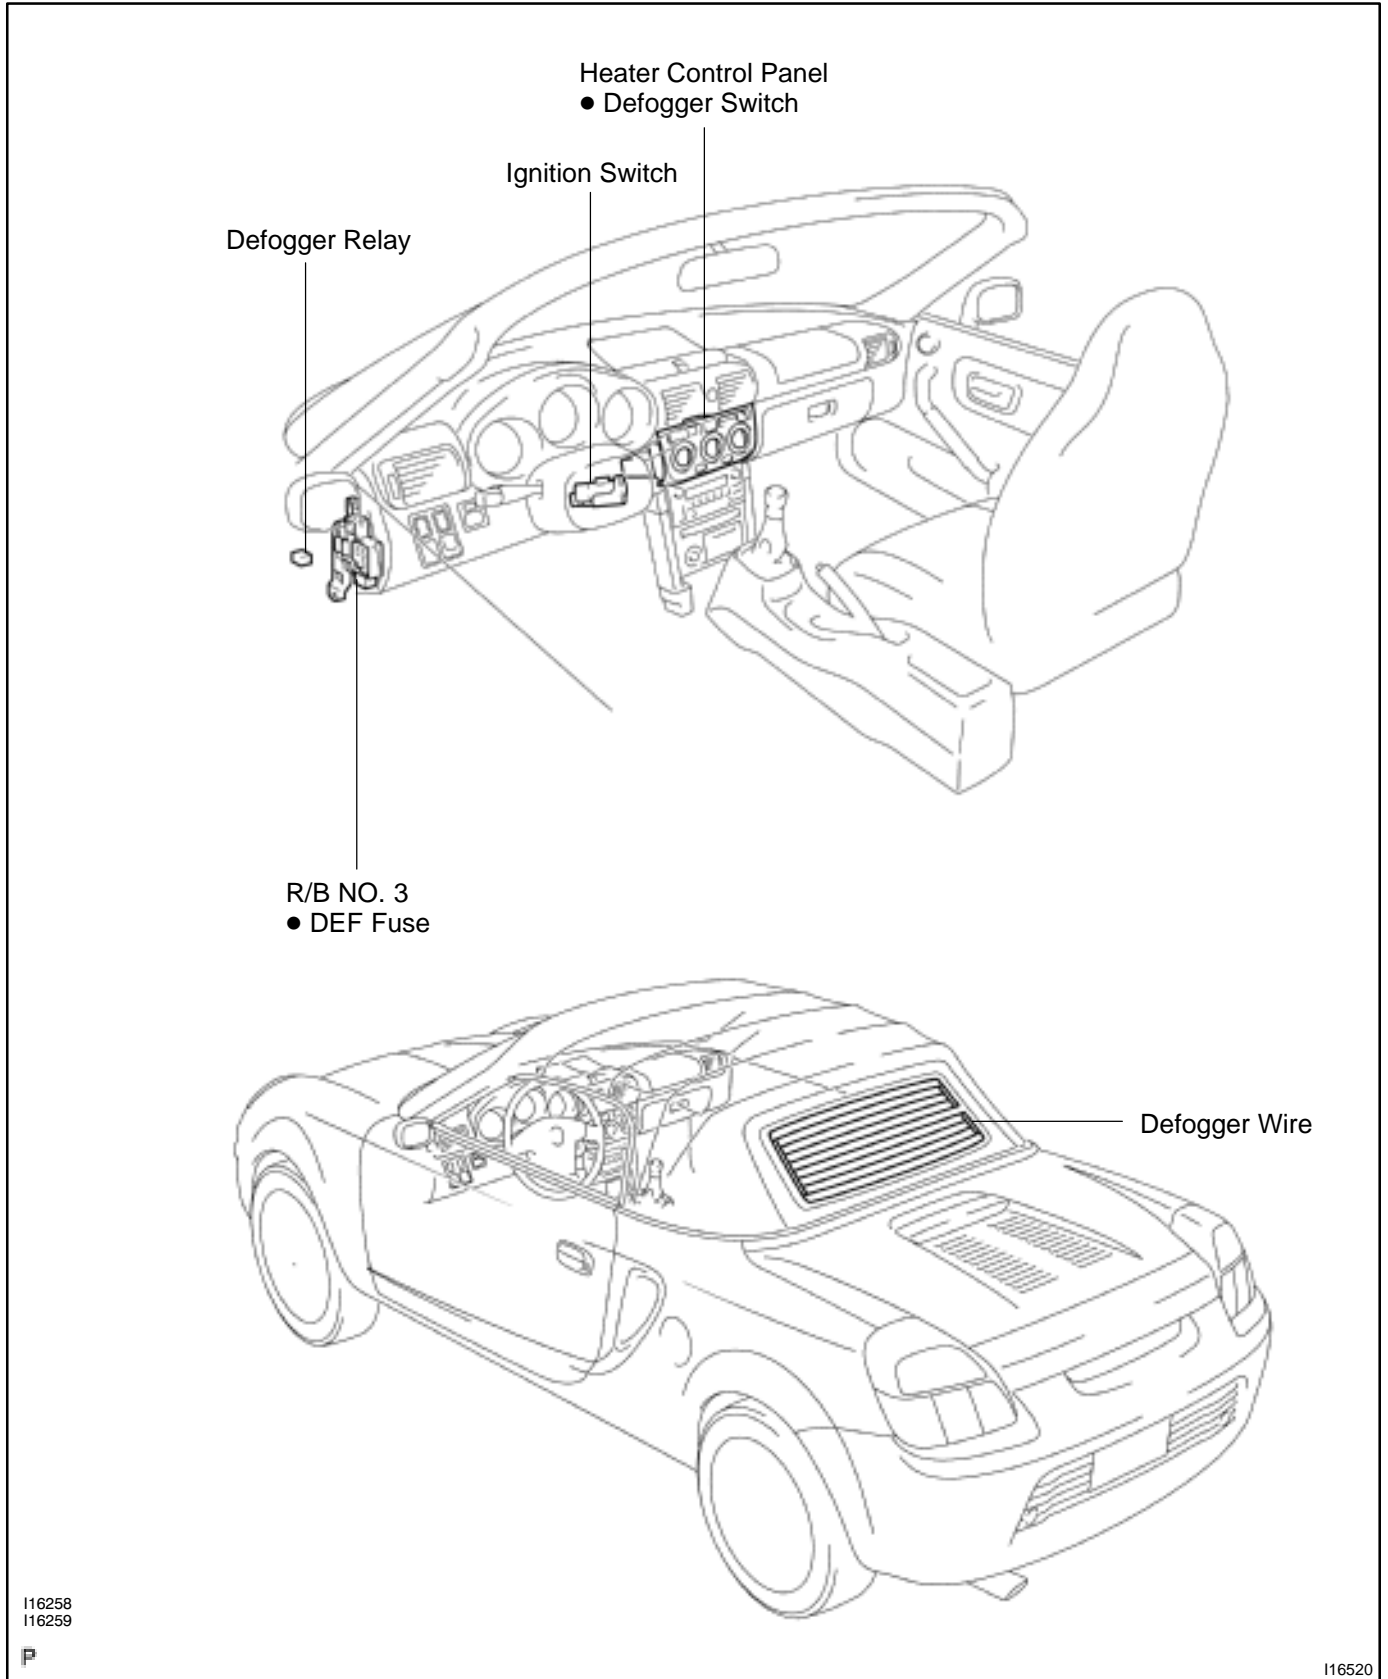

# DEFOGGER SYSTEM LOCATION

BEOPD-04

I16258  
I16259

I16520